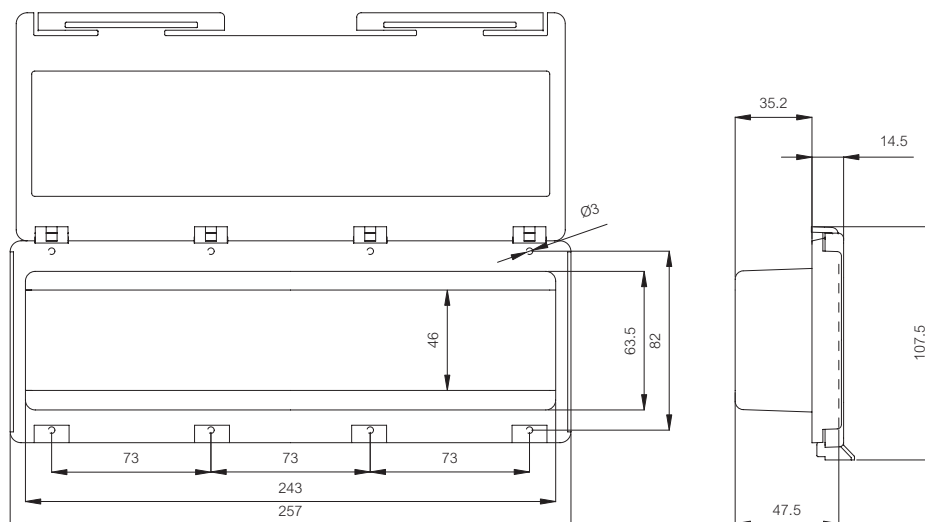

Front plates for windows L 12, L 12 II, L 24 and L 24 II

B12 10621-45	3730621	Front plate for window 12 modules
B24 10620-45	3730620	Front plate for window 2x12 modules

L 02 – L 10

TYPE	A	B
L02	59	44
L04	94.5	78
L06	129.5	114
L08	163	146
L10	200	183

L 12

L 13

L 24

L 43

L 44

VENTILATION DEVICES

Order symbol	Code	Dimensions	Description
MB 10564 II	3541564		Ventilation device IP 44 • Gasketed, incl. screws
MB 10858 II	3540858		Grille/filter holder • for MB 10564 II
MB 10859 II	3540859		Holder for fan • incl. screws
MB 10894	3540894		Pressure equalizer plug, IP 68 • light grey, thread M12 x 1,5
MB 10631	3540631		Ventilation device IP 33
MB 12189	4512189		Draining plug IP 34