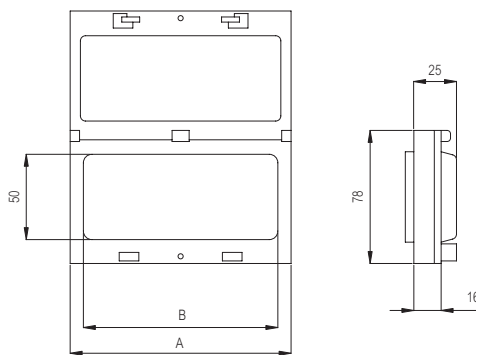

INSPECTION WINDOWS

Order symbol	Code	Dimensions	Description

Polycarbonate (PC), IP 54

L 02	3730660	60 x 77	Window for 2 modules ▪ Clear cover
L 04	3730661	96 x 77	Window for 4 modules ▪ Clear cover
L 06	3730662	130 x 77	Window for 6 modules ▪ Clear cover
L 08	3730663	162 x 77	Window for 8 modules ▪ Clear cover
L 10	3730664	199 x 77	Window for 10 modules ▪ Clear cover

Polycarbonate (PC), IP 65

L 12	3730589	248 x 128	Window for 12 modules ▪ Low clear cover
L 12 II	3730775	248 x 128	Window for 12 modules ▪ Smoked transparent cover
L 13	3730692	257 x 108	Window for 13 modules ▪ Clear cover
L 24	3730588	248 x 218	Window for 24 modules ▪ Low clear cover
L 24 II	3730776	248 x 218	Window for 24 modules ▪ Smoked transparent cover
L 43 II	4512298	331 x 277	Window for 26 modules ▪ Smoked transparent cover
L 44 II	4512299	377 x 331	Window for 36 modules ▪ Smoked transparent cover

Front plates for windows L 12, L 12 II, L 24 and L 24 II

B12 10621-45	3730621	Front plate for window 12 modules
B24 10620-45	3730620	Front plate for window 2x12 modules

L 02 – L 10