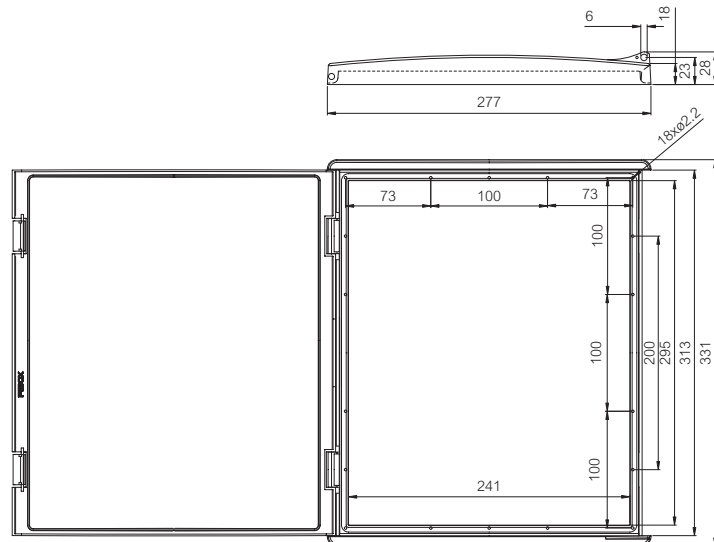

L 12

L 13

L 24

L 43

L 44

VENTILATION DEVICES

Order symbol	Code	Dimensions	Description
MB 10564 II	3541564		Ventilation device IP 44 • Gasketed, incl. screws
MB 10858 II	3540858		Grille/filter holder • for MB 10564 II
MB 10859 II	3540859		Holder for fan • incl. screws
MB 10894	3540894		Pressure equalizer plug, IP 68 • light grey, thread M12 x 1,5
MB 10631	3540631		Ventilation device IP 33
MB 12189	4512189		Draining plug IP 34