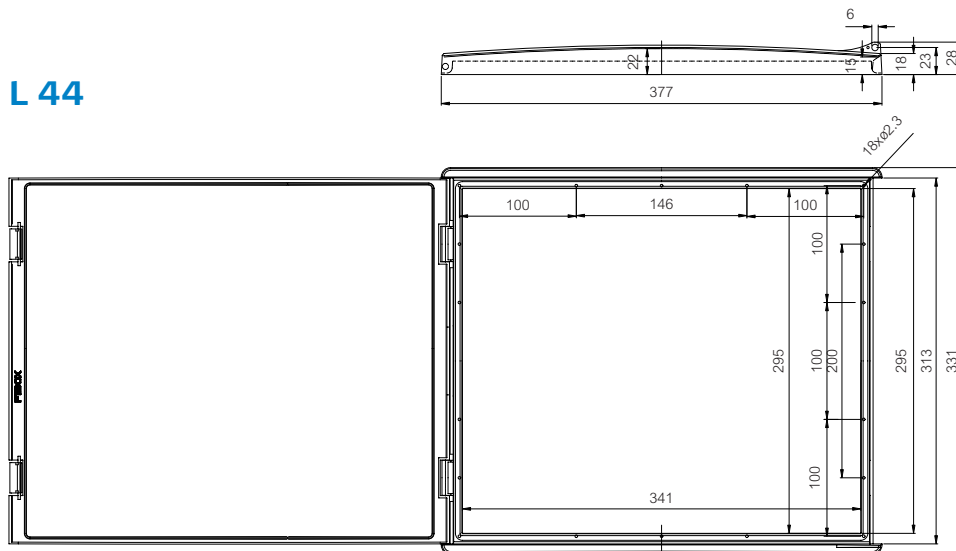

L 12

L 13

L 24

L 43

L 44

VENTILATION DEVICES

Order symbol	Code	Dimensions	Description
MB 10564 II	3541564		Ventilation device IP 44 • Gasketed, incl. screws
MB 10858 II	3540858		Grille/filter holder • for MB 10564 II
MB 10859 II	3540859		Holder for fan • incl. screws
MB 10894	3540894		Pressure equalizer plug, IP 68 • light grey, thread M12 x 1,5
MB 10631	3540631		Ventilation device IP 33
MB 12189	4512189		Draining plug IP 34