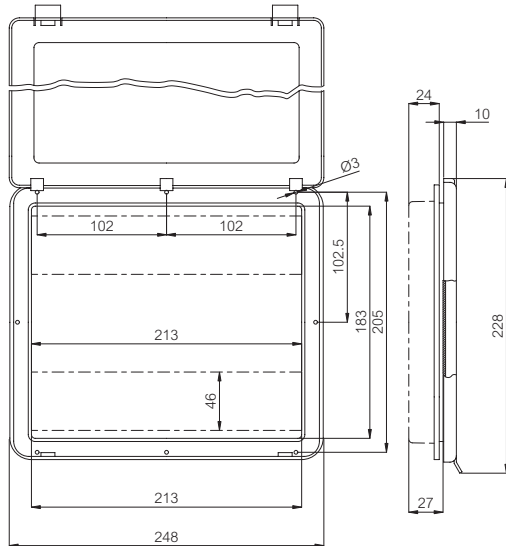

Polycarbonate (PC), IP 65

L 12	3730589	248 x 128	Window for 12 modules ▪ Low clear cover
L 12 II	3730775	248 x 128	Window for 12 modules ▪ Smoked transparent cover
L 13	3730692	257 x 108	Window for 13 modules ▪ Clear cover
L 24	3730588	248 x 218	Window for 24 modules ▪ Low clear cover
L 24 II	3730776	248 x 218	Window for 24 modules ▪ Smoked transparent cover
L 43 II	4512298	331 x 277	Window for 26 modules ▪ Smoked transparent cover
L 44 II	4512299	377 x 331	Window for 36 modules ▪ Smoked transparent cover

Front plates for windows L 12, L 12 II, L 24 and L 24 II

B12 10621-45	3730621	Front plate for window 12 modules
B24 10620-45	3730620	Front plate for window 2x12 modules

L 02 – L 10

TYPE	A	B
L02	59	44
L04	94.5	78
L06	129.5	114
L08	163	146
L10	200	183

L 12

L 13

L 24

L 43

L 44

VENTILATION DEVICES

Order symbol	Code	Dimensions	Description
MB 10564 II	3541564		Ventilation device IP 44 • Gasketed, incl. screws
MB 10858 II	3540858		Grille/filter holder • for MB 10564 II
MB 10859 II	3540859		Holder for fan • incl. screws
MB 10894	3540894		Pressure equalizer plug, IP 68 • light grey, thread M12 x 1,5
MB 10631	3540631		Ventilation device IP 33
MB 12189	4512189		Draining plug IP 34