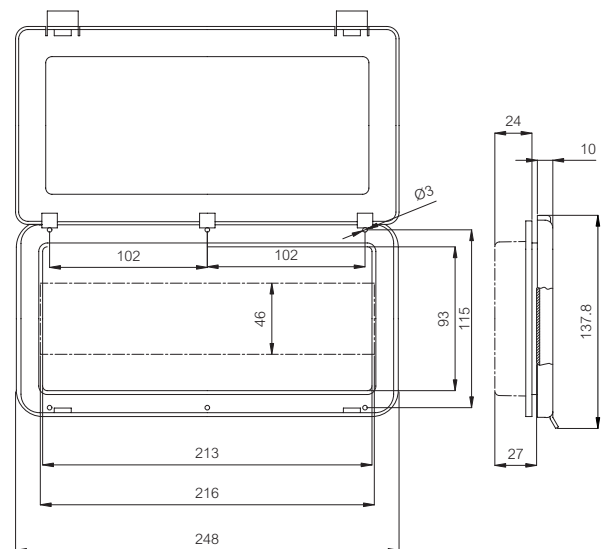

Polycarbonate (PC), IP 65

L 12	3730589	248 x 128	Window for 12 modules ▪ Low clear cover
L 12 II	3730775	248 x 128	Window for 12 modules ▪ Smoked transparent cover
L 13	3730692	257 x 108	Window for 13 modules ▪ Clear cover
L 24	3730588	248 x 218	Window for 24 modules ▪ Low clear cover
L 24 II	3730776	248 x 218	Window for 24 modules ▪ Smoked transparent cover
L 43 II	4512298	331 x 277	Window for 26 modules ▪ Smoked transparent cover
L 44 II	4512299	377 x 331	Window for 36 modules ▪ Smoked transparent cover

Front plates for windows L 12, L 12 II, L 24 and L 24 II

B12 10621-45	3730621	Front plate for window 12 modules
B24 10620-45	3730620	Front plate for window 2x12 modules

L 02 – L 10

TYPE	A	B
L02	59	44
L04	94.5	78
L06	129.5	114
L08	163	146
L10	200	183

L 12

L 13

L 24

L 43

L 44

VENTILATION DEVICES

Order symbol	Code	Dimensions	Description
MB 10564 II	3541564		Ventilation device IP 44 • Gasketed, incl. screws
MB 10858 II	3540858		Grille/filter holder • for MB 10564 II
MB 10859 II	3540859		Holder for fan • incl. screws
MB 10894	3540894		Pressure equalizer plug, IP 68 • light grey, thread M12 x 1,5
MB 10631	3540631		Ventilation device IP 33
MB 12189	4512189		Draining plug IP 34